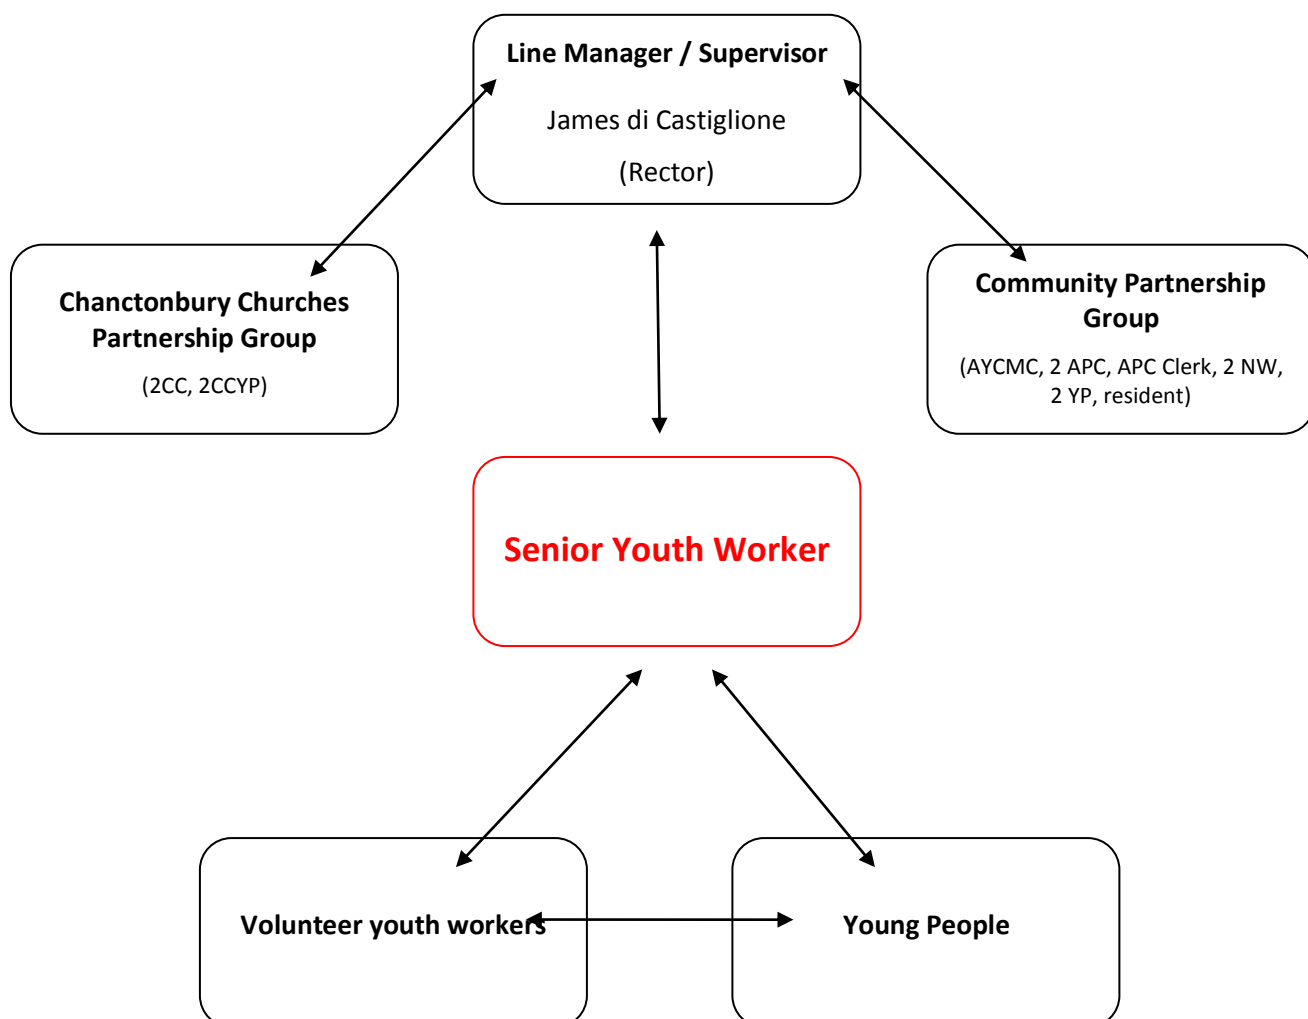

COMMUNITY PARTNERSHIP GROUP WILL AIM TO MEET MONTHLY FOR THE FIRST YEAR OF THE PROJECT