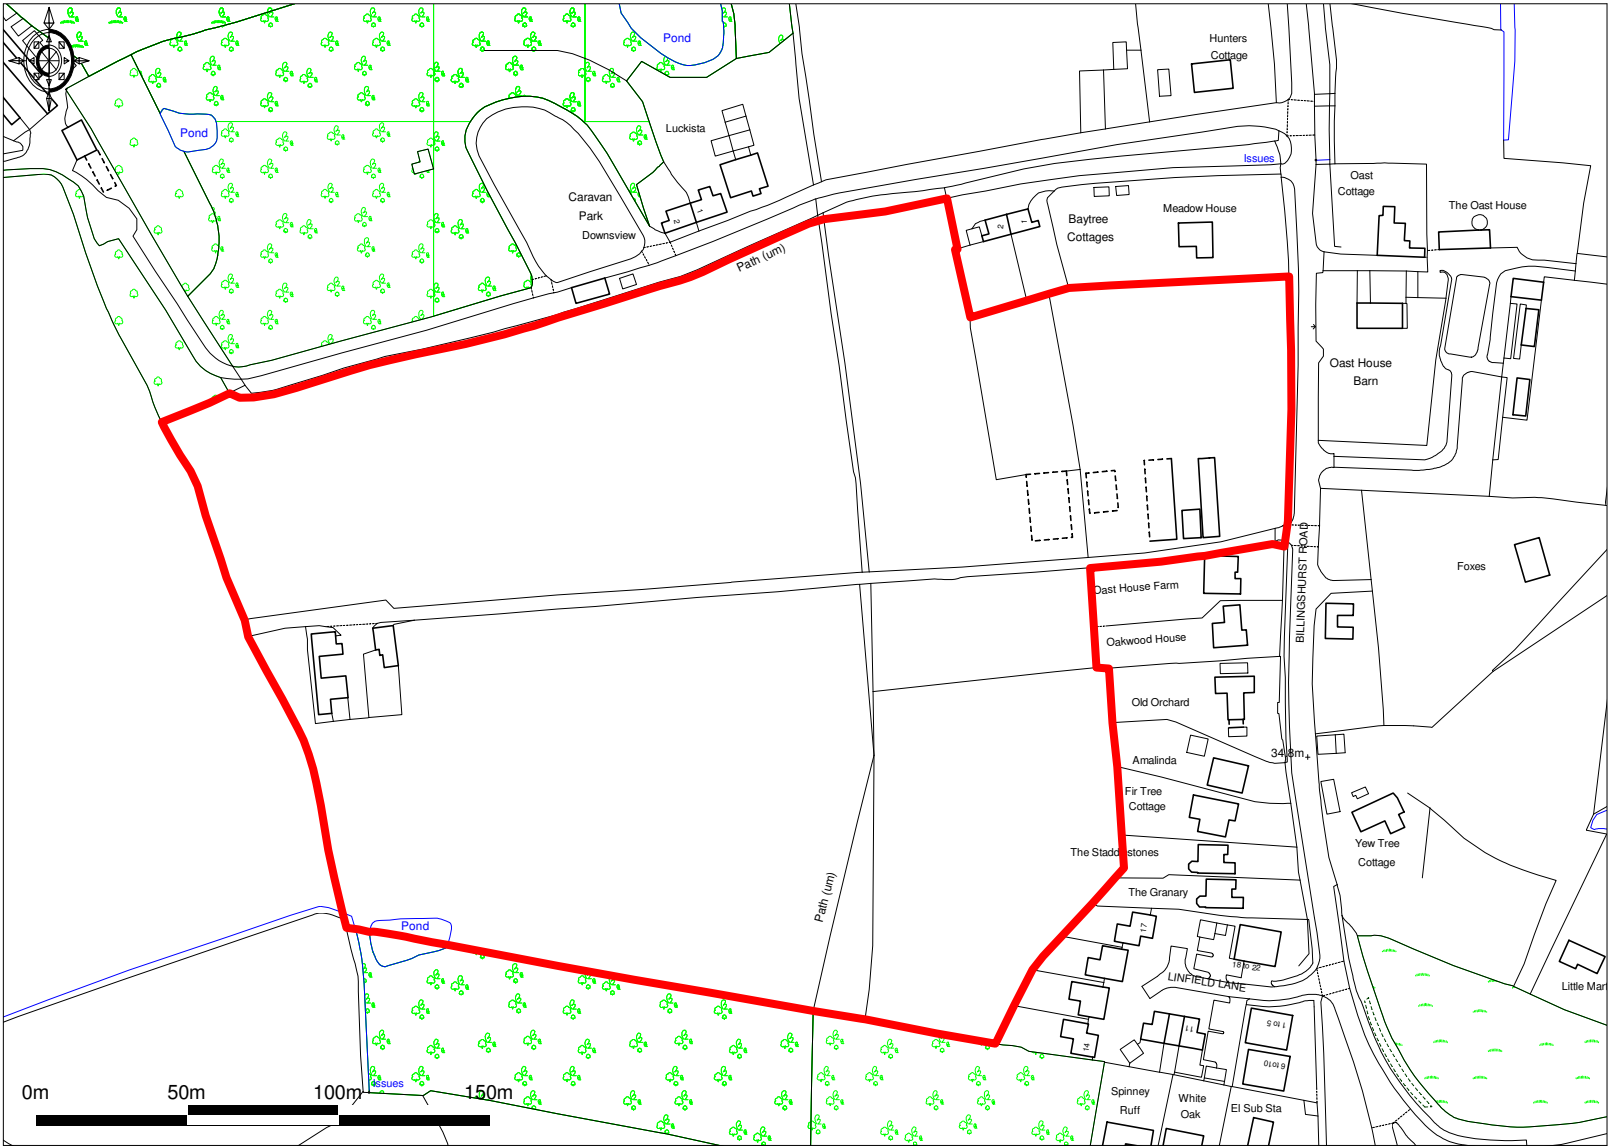

Land at Oast House Farm & Land adjoining Meadow House, Billingshurst Road, Ashington, Pulborough, RH20 3AZ