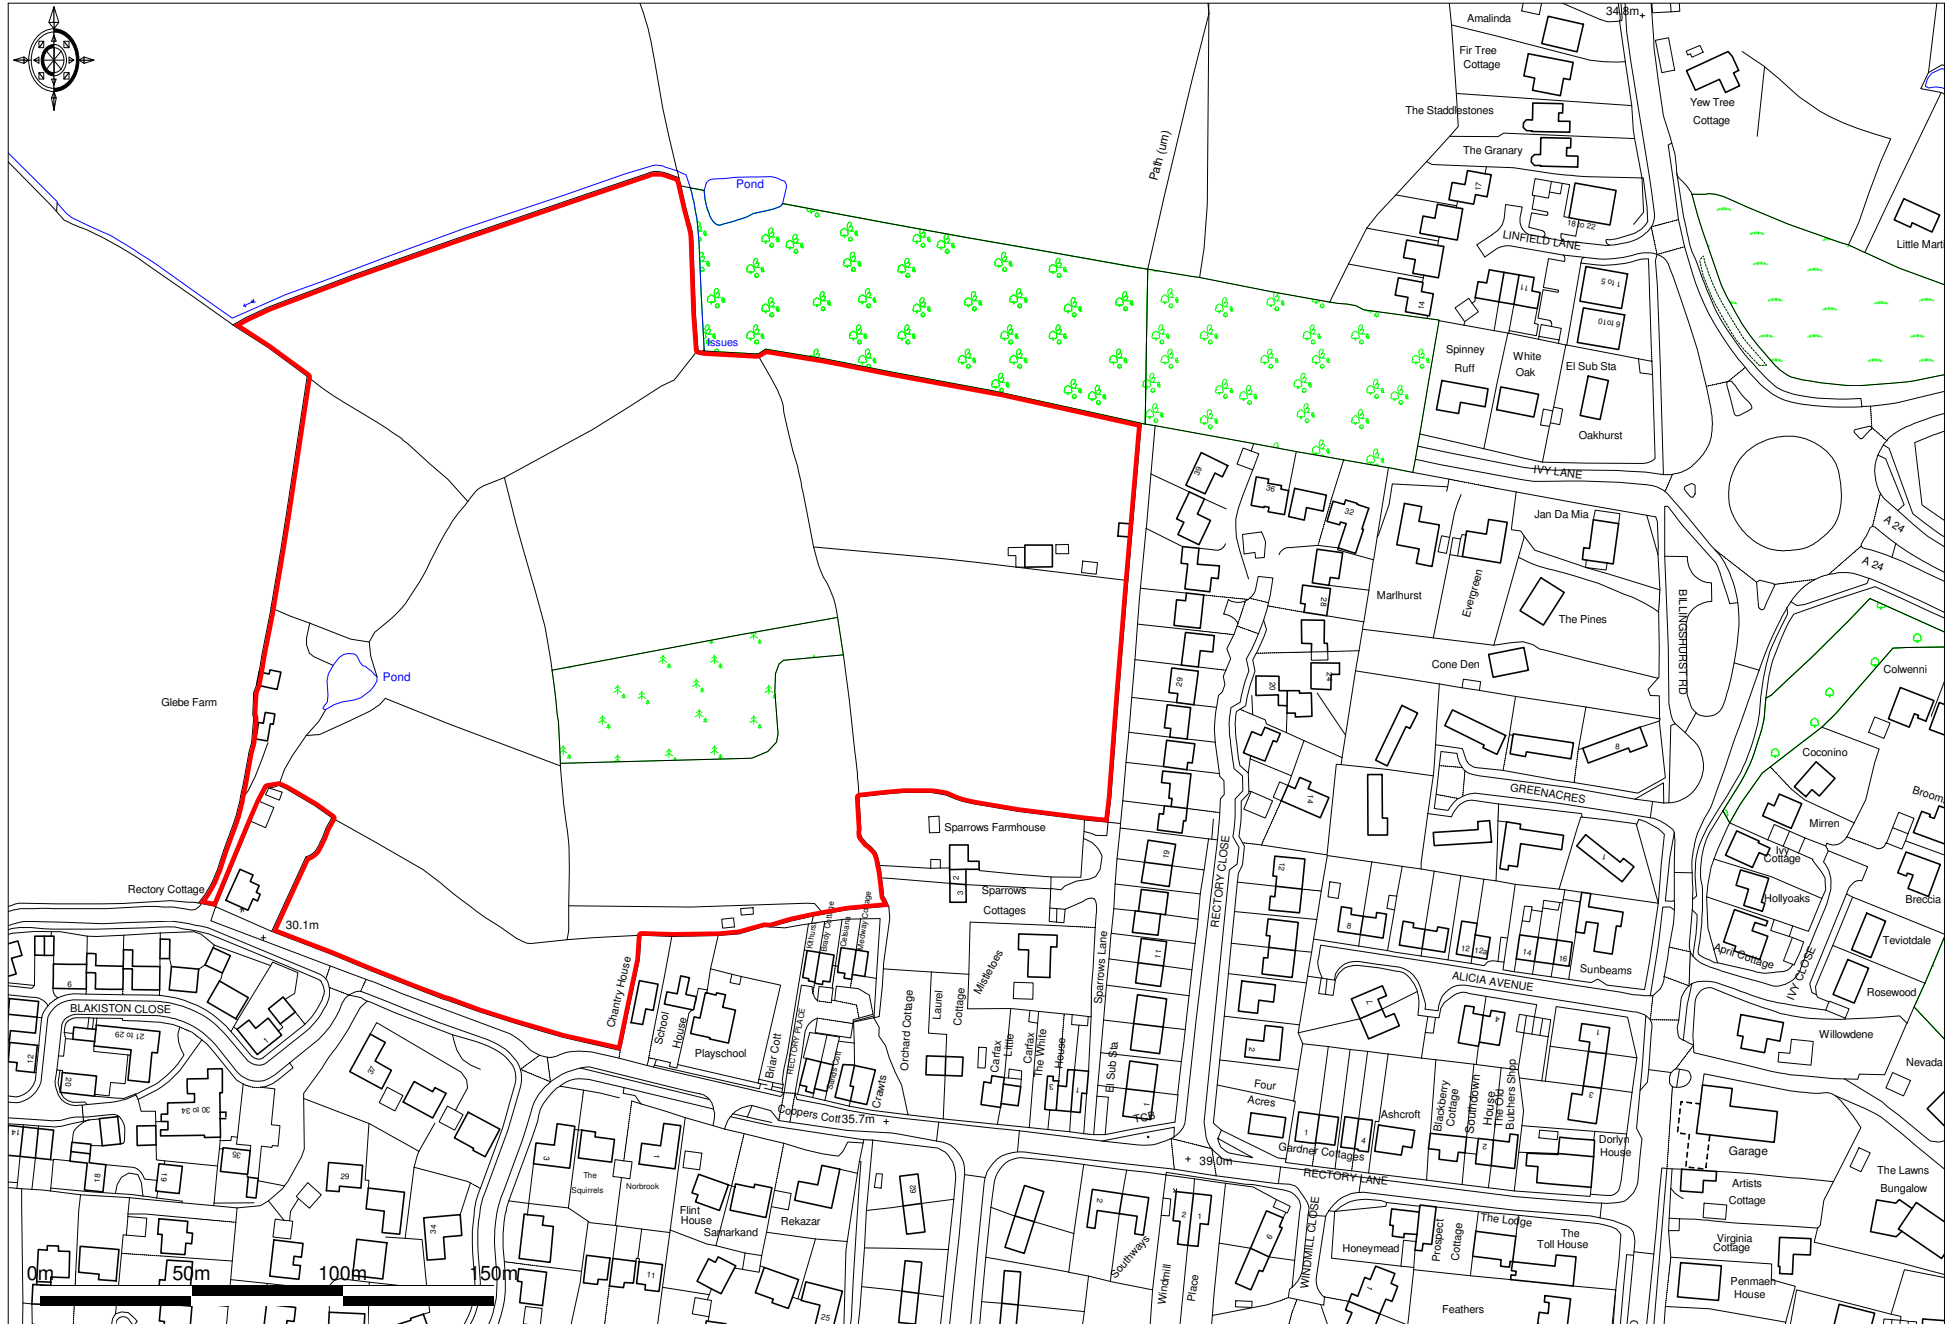

Land North of Rectory Lane, Ashington, West Sussex